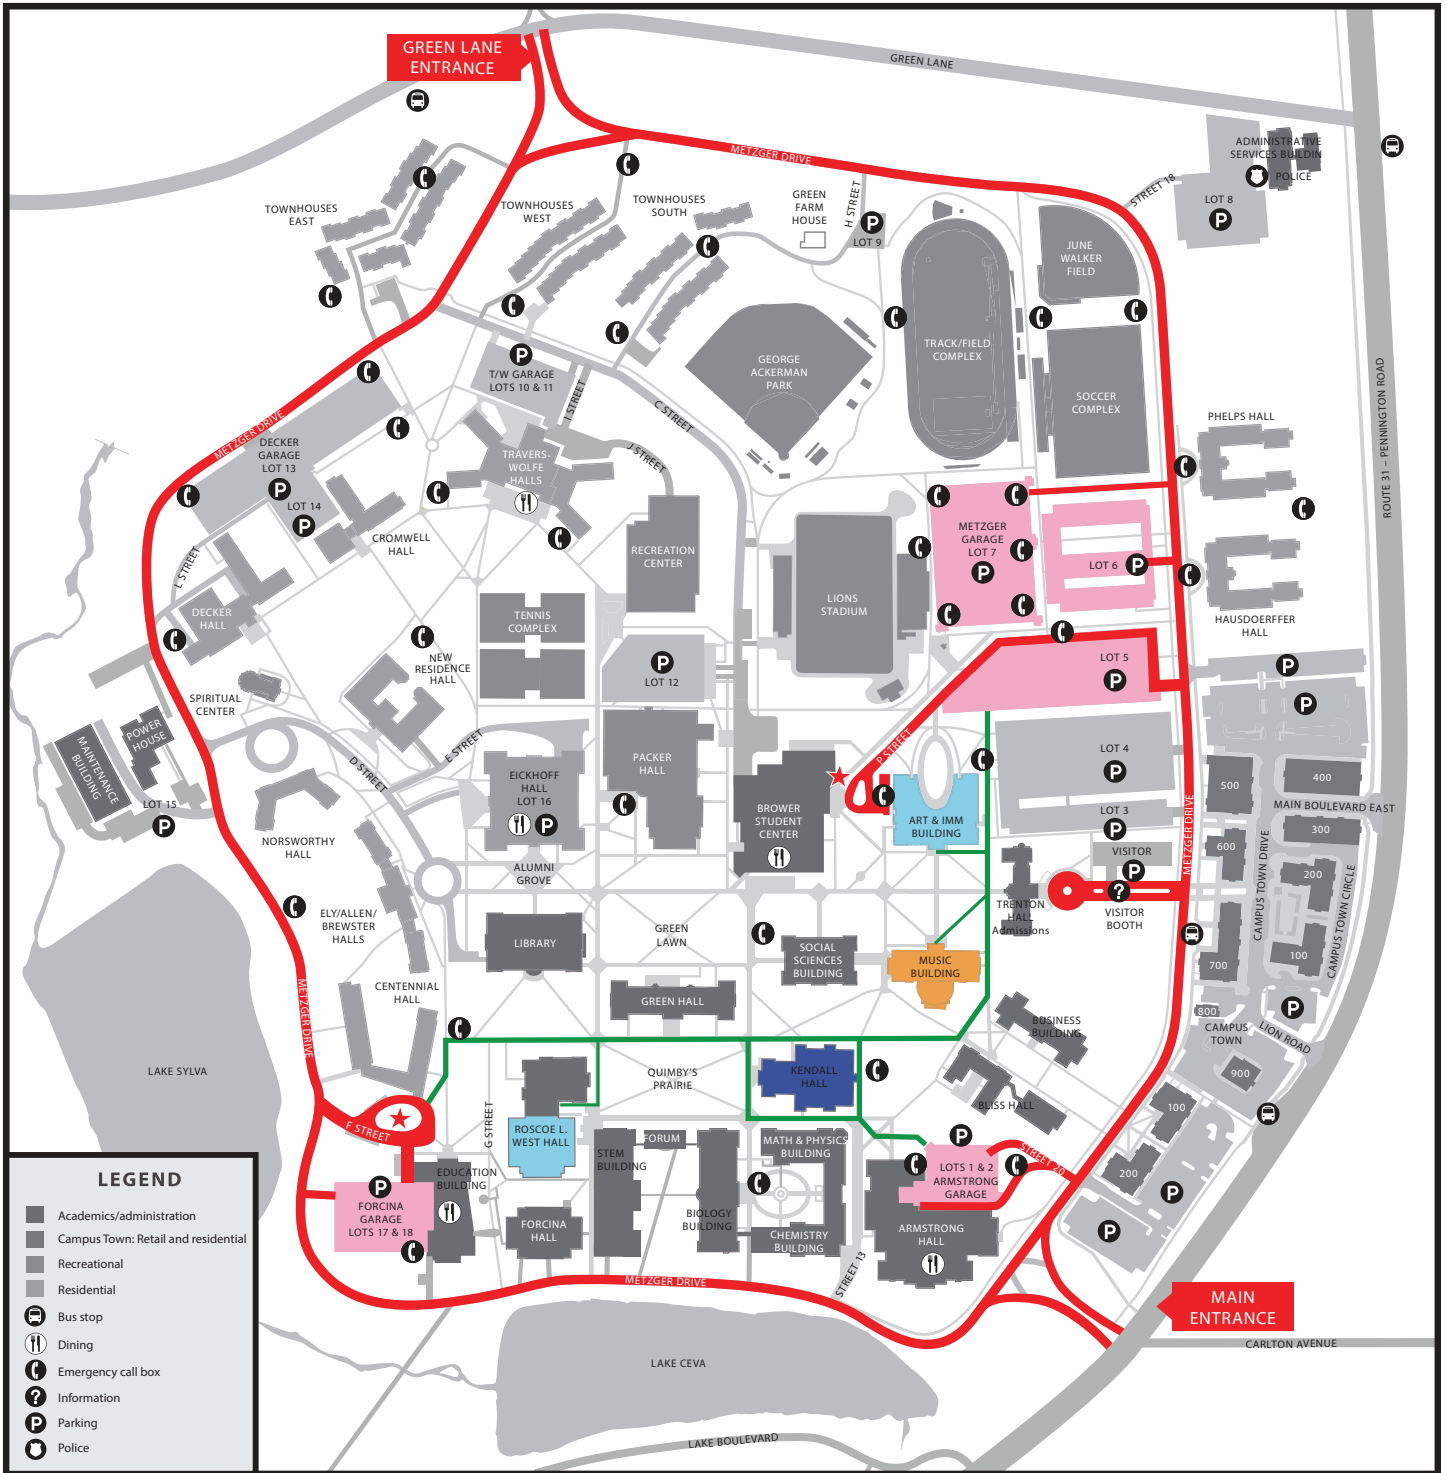

DIRECTIONS TO TCNJ

Center for the Arts Venues

LEGEND

- Academics/administration
- Campus Town: Retail and residential
- Recreational
- Residential
- Bus stop
- H Dining
- C Emergency call box
- ? Information
- P Parking
- P Police

- Roadways
- Kendall Hall
(Main Stage: Lawn Side/ Evans Black Box: Woods Side)
- Parking Lots 1, 2, 5, 6, 7, 17, 18
See website for event specific information
- TCNJ Art Gallery/ Sarnoff Collection
- Common Pathways
- Mildred and Ernest E. Mayo Concert Hall
- Patron Drop Off Loop